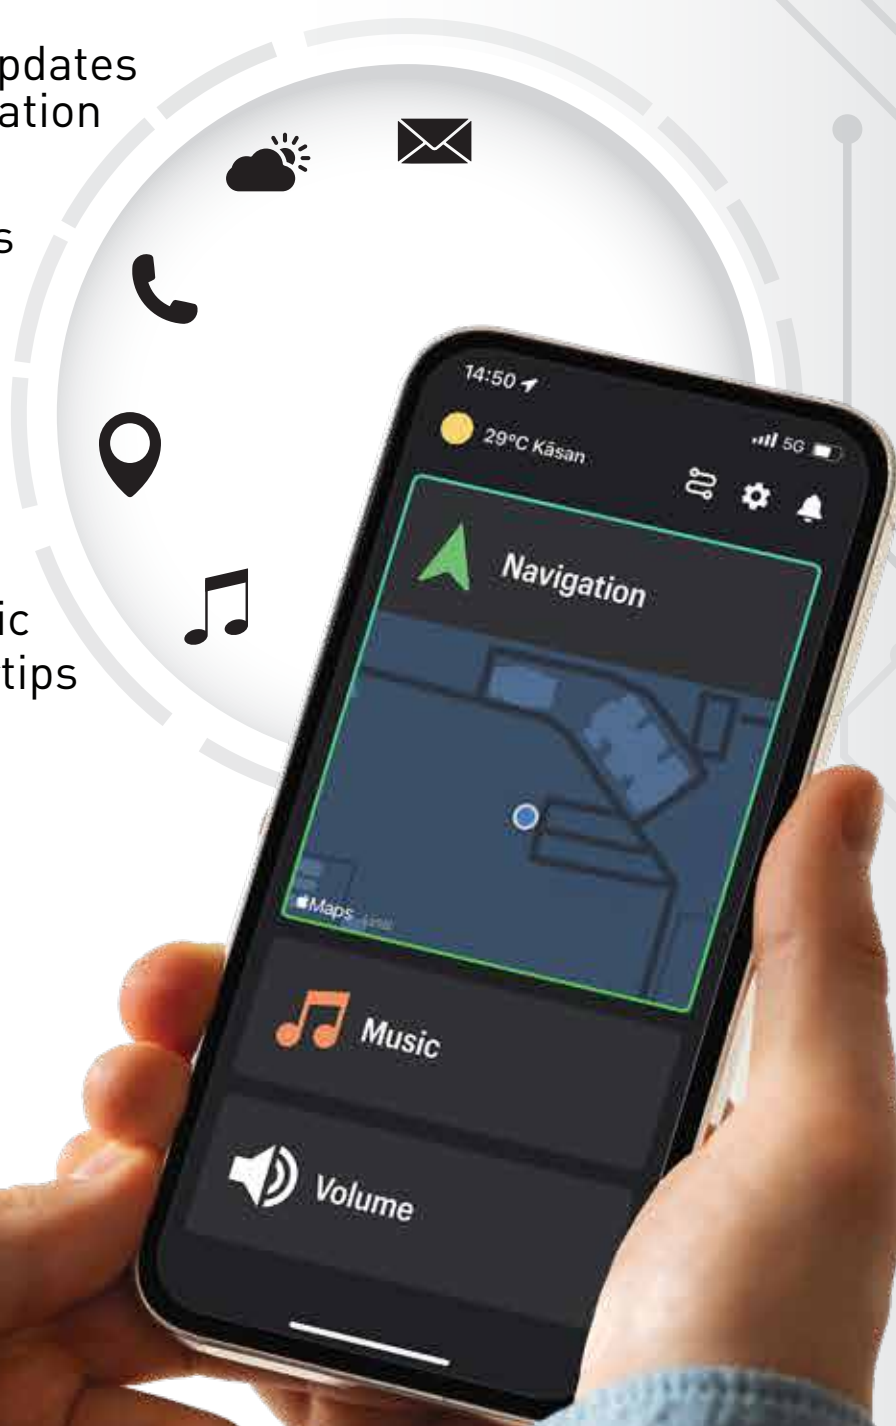

Smart UNLOCK

No need to fumble for your key—Honda Smart Key makes unlocking effortless.

Smart START

Start your Activa 125 without even taking the key out of your pocket!

TFT Screen Display

The 10.67cm (4.2") TFT display offers a top-tier meter with exceptional visibility in both day and night. It provides clear visuals from various angles, ensuring high image quality. The screen also comes with three adjustable brightness levels for optimal viewing.

Honda RoadSync

The Honda RoadSync App connects your smartphone to your Activa 125 via Bluetooth, allowing you to use key functions like navigation, calls, texts, and music without disrupting your ride.

Manage messages
via voice commands

Get real-time weather updates
for any location

Make or manage calls
right from your Activa

Reach anywhere via
turn-by-turn navigation

Control music
on your fingertips

Steps to Connect Honda RoadSync

Step 1: Download and Set Up

- Install the Honda RoadSync app from your app store.
- Grant all required permissions.

Step 2: Connect Your Device

- Allows access to the app.
- Select model & set up Bluetooth with handle switch.